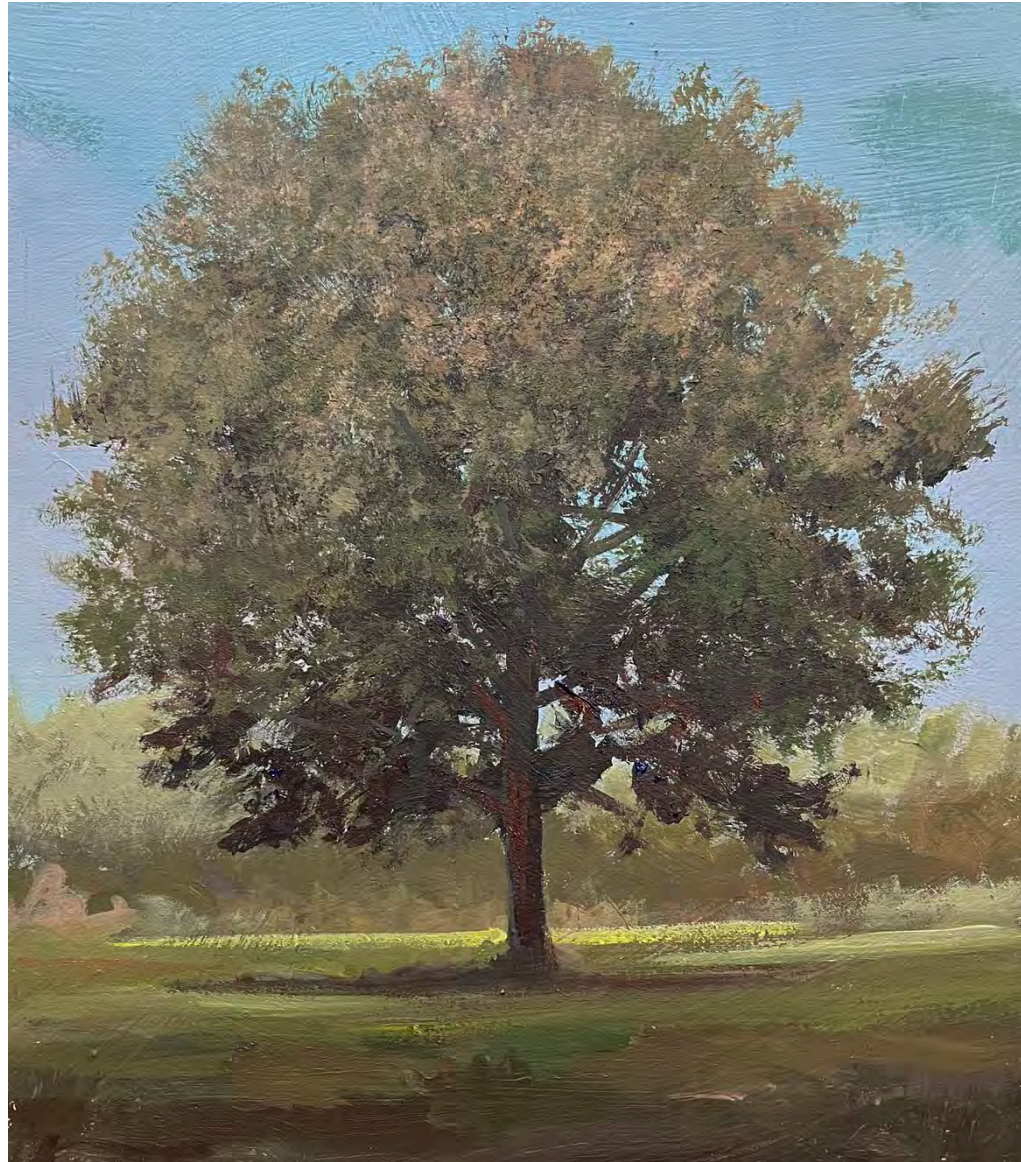

The artist often focuses exclusively on the symbol of the tree. Each work's central tree subject is distinct and its unique character is silhouetted against a natural minimal backdrop of transitional sky and neutral field. The peripheral flora, which may otherwise be overlooked as commonplace, is composed in a manner that draws recognition. While meditating on a static moment in a landscape, the idiosyncratic qualities of the tree, or arrangement of foliage which make it unique, are meditated on and given a subtle dignity. Although the subject of landscapes and trees originate from specific locations, the settings could be anywhere or, at the least, nowhere specific. The artist says: "When observing a particular tree or landscape, I want to insert a feeling of familiarity rather than of an alien or exotic place."

DOMINIK  
MERSCH  
GALLERY

'Ella', 2023, acrylic and epoxy on board, 152 x 120 cm, \$28,000

DOMINIK  
MERSCH  
GALLERY

'Scarlet', 2023, acrylic and epoxy on board, 97 x 81cm, \$14,000

DOMINIK  
MERSCH  
GALLERY