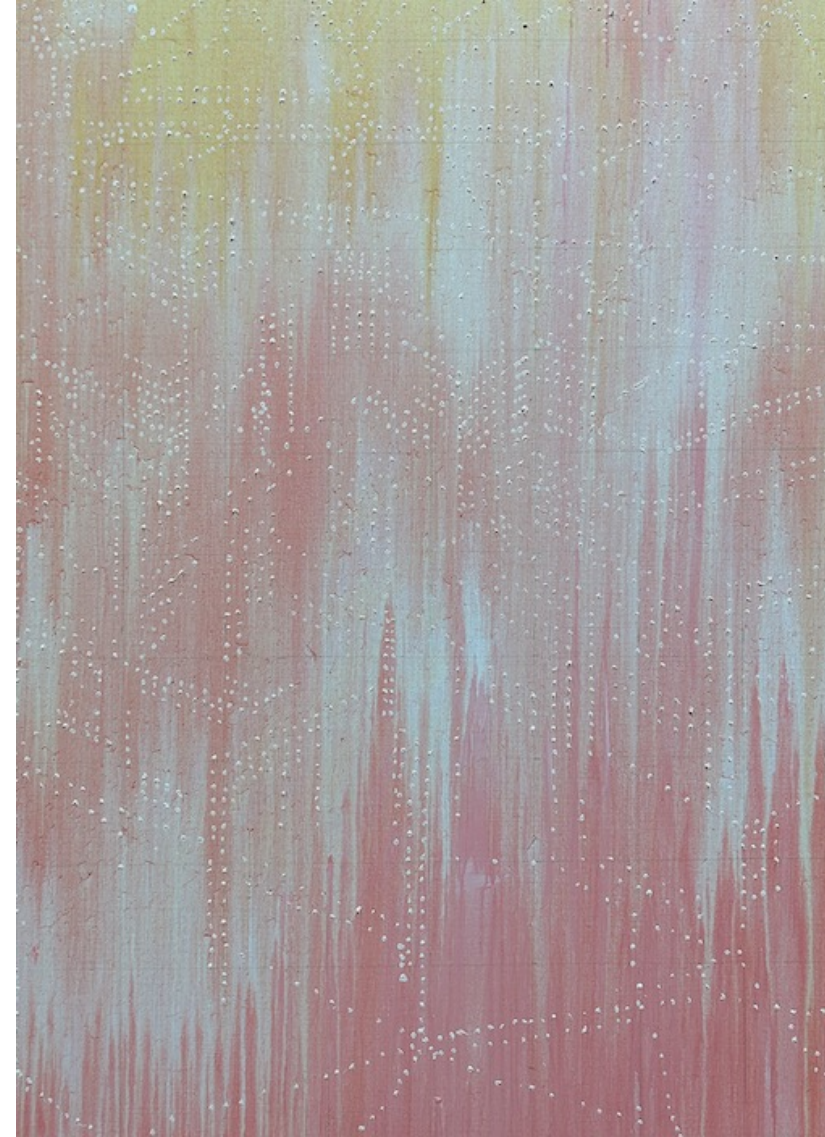

An abstract painting by Jon Cattapan, featuring a dense, textured surface. The composition is dominated by vertical, expressive brushstrokes in shades of blue, teal, and red. Interspersed throughout are numerous small, white, speckled marks that create a shimmering, starry effect against the darker background. The overall texture is rough and layered, suggesting a complex, multi-stage process of creation.

JON CATTAPAN

Sydney Contemporary 2023

'Continuing Ledge V3 (Blank Generation)', 2023, oil and acrylic on Belgian Linen, 184 x 212 cm, \$47,000

'Close Dissolve', oil and acrylic on Belgian Linen, 2022-3, 140 x 140 cm, \$26,000

'Ghost Vista 2+3', 2022-23, oil and acrylic on Belgian Linen, 170 x 247 cm, \$48,000

'Pink Variance 5', 2022, oil and acrylic on Belgian Linen, 140 x 140 cm, \$26,000